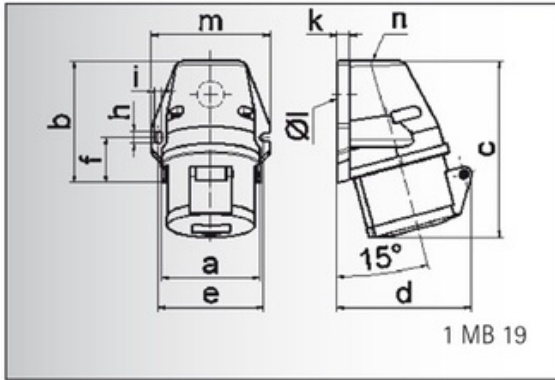

# wall mounting socket outlet - with external fixing

Product description	
Order number	11645
EAN/pcs	4024941116459
Product Group	GT wall mounting socket outlet
Amperage	16A
Poles	4p (3P+PE)
Earth 'Clock' Position	6 h
Voltage	380 up to 415V
Frequenz	50 and 60Hz
Protection	IP44
Color code	red RAL 3000
Connection Design	screw terminal
Max. conductor	4,0 mm <sup>2</sup>

Further Information	
Cable entry	top entry M25
Packaging	90x87 mm (HxW)
Additional technical information	The cable entry is one at top open and one at bottom closed

Material	
Material of Enclosure	Polyamide
Contact / Contact Carrier	contact carrier made of polyamide, the contacts are brass
Weight/pcs	0.220 kg
Packaging unit	10 ST

Ampere	16	16	16	32	32	32
Polzahl	3	4	5	3	4	5
a	59,5	72,4	72,4	79,1	79,1	79,1
b	90,0	90,0	90,0	92,0	92,0	92,0
c	130,0	130,0	131,0	142,0	142,0	142,0
d	85,0	96,0	98,0	103,0	103,0	106,0
e	62,0	77,0	77,0	84,0	84,0	84,0
f	33,5	33,5	33,5	30,0	30,0	30,0
h	9,0	9,0	9,0	9,0	9,0	9,0
i	5,5	5,5	5,5	5,5	5,5	5,5
k	8,0	9,0	9,0	9,0	9,0	9,0
l ø	21,0	21,0	21,0	21,0	21,0	21,0
m	72,0	87,0	87,0	94,0	94,0	94,0
n	M 20	M 25	M 25	M 25	M 25	M 25
Leiter mm <sup>2</sup> min	1,5	1,5	1,5	2,5	2,5	2,5
Leiter mm <sup>2</sup> max	4	4	4	10	10	10